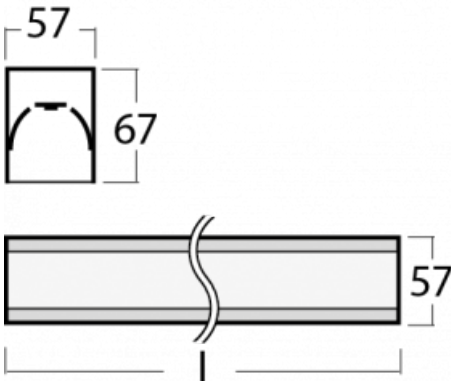

Luminaire

Lina60-S

04S-200I-35GGM3/830, W

You will appreciate the L-Click system on the Lina60-S luminaire with a direct light distribution, which effectively saves you both time and money. How? The module simply clicks into the profile, so a lot of work is saved during assembly. This solution also prevents the direct touch of the LED technology and lengthens its operating life. The Lina60-S lighting system can be assembled creating endless lines and a big variety of shapes. In addition to great power output, the luminaire also has a great price. It will find its use in commercial, social and public spaces.

Technical drawing

Type of installation	Recessed, Surface, Wall mounted, Suspended, 3 circuit track
Light distribution	Direct
Luminaire shape	Linear
Colour of the luminaires	White
Material	Aluminium
Lifetime	L90/B50 50 000 hours
Warranty	2 years
Description of luminaires	Luminaire recessed/surface/wall mounted/suspended/3 circuit track
Dimensions (l × w × h mm)	1964 mm × 57 mm × 67 mm
Light source	LED MODUL
DIR optical system	Microprisma
Luminous flux*	4540 lm
Colour Temperature	3000 K warm white
Luminous efficacy	105 lm/W
MacAdam Light source	2
Colour rendering index	80
UGR max. X=4H Y=8H, ρ=70,50,20	21.9

04-21303, W
pendant profile for track
luminaires; l = 1122mm

04-21307, W
pendant profile for track
luminaires; l = 2242mm