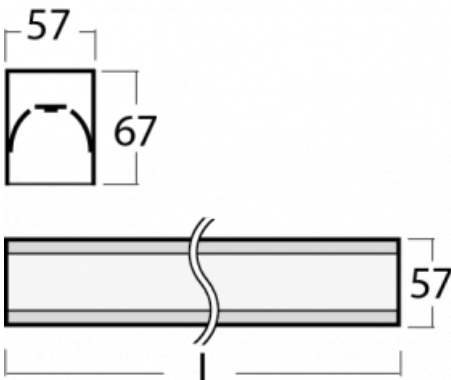

Technical drawing