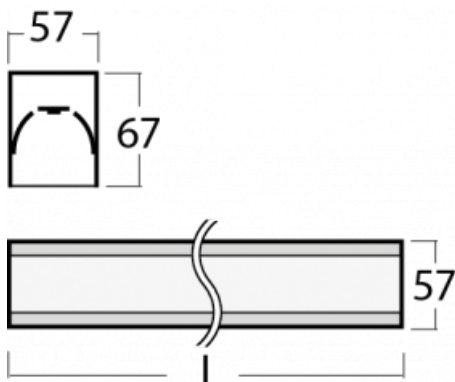

Luminaire

Lina60-S

04S-200I-35GGM/840, W

EPD®

You will appreciate the L-Click system on the Lina60-S luminaire with a direct light distribution, which effectively saves you both time and money. How? The module simply clicks into the profile, so a lot of work is saved during assembly. This solution also prevents the direct touch of the LED technology and lengthens its operating life. The Lina60-S lighting system can be assembled creating endless lines and a big variety of shapes. In addition to great power output, the luminaire also has a great price. It will find its use in commercial, social and public spaces.

Technical drawing

Type of installation	Recessed, Surface, Wall mounted, Suspended, 3 circuit track
Light distribution	Direct
Luminaire shape	Linear
Colour of the luminaires	White
Material	Aluminium
Lifetime	L90/B50 50 000 hours
Warranty	5 years
Description of luminaires	Luminaire recessed/surface/wall mounted/suspended/3 circuit track
Dimensions	1964 mm × 57 mm × 67 mm
Light source	LED MODUL
Type of optical system	Microprisma
Luminous flux*	4770 lm
Colour Temperature	4000 K cool white
Luminous efficacy	110 lm/W
MacAdam Light source	2
Colour rendering index	80
UGR max. X=4H Y=8H, ρ=70,50,20	22.1

04-20900, F
bracket for installation
of suspended type of
profile as recessed
trimless

04-21303, W
pendant profile for track
luminaires; l = 1122mm

04-21307, W
pendant profile for track
luminaires; l = 2242mm