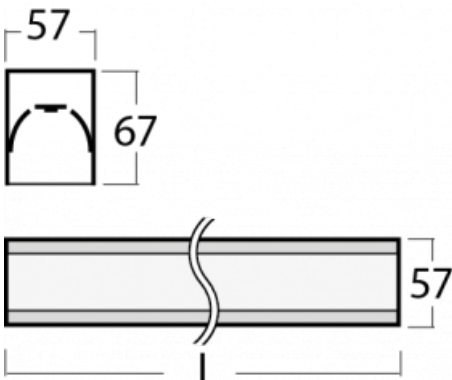

Luminaire

Lina60-S

04S-200I-35GGM/840, B

Type of installation	Recessed, Surface, Wall mounted, Suspended, 3 circuit track
Light distribution	Direct
Luminaire shape	Linear
Colour of the luminaires	Black
Material	Aluminium
Lifetime	L90/B50 50 000 hours
Warranty	2 years
Description of luminaires	Luminaire recessed/surface/wall mounted/suspended/3 circuit track
Dimensions (l × w × h mm)	1964 mm × 57 mm × 67 mm
Light source	LED MODUL
DIR optical system	Microprisma
Luminous flux*	4770 lm
Colour Temperature	4000 K cool white
Luminous efficacy	110 lm/W
MacAdam Light source	2
Colour rendering index	80
UGR max. X=4H Y=8H, ρ=70,50,20	22.1

You will appreciate the L-Click system on the Lina60-S luminaire with a direct light distribution, which effectively saves you both time and money. How? The module simply clicks into the profile, so a lot of work is saved during assembly. This solution also prevents the direct touch of the LED technology and lengthens its operating life. The Lina60-S lighting system can be assembled creating endless lines and a big variety of shapes. In addition to great power output, the luminaire also has a great price. It will find its use in commercial, social and public spaces.

Technical drawing

Curve

Luminaire power input* 43.4 W

Connection of the luminaires ON/OFF + 1h emergency

Electrical voltage 220-240V

Frequency 50/60Hz

⊕ CE IP 40

*±10 %

04-21303, B
pendant profile for track
luminaires; l = 1122mm

04-21307, B
pendant profile for track
luminaires; l = 2242mm