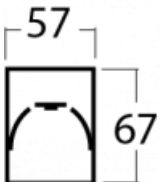

## Technical drawing

Type of installation	Recessed, Surface, Wall mounted, Suspended, 3 circuit track
Light distribution	Direct
Luminaire shape	Linear
Colour of the luminaires	White
Material	Aluminium
Lifetime	L90/B50 50 000 hours
Warranty	2 years
Description of luminaires	Luminaire recessed/surface/wall mounted/suspended/3 circuit track
Dimensions (l × w × h mm)	1964 mm × 57 mm × 67 mm
Light source	LED MODUL
DIR optical system	Microprisma
Luminous flux*	4540 lm
Colour Temperature	3000 K warm white
Luminous efficacy	105 lm/W
MacAdam Light source	2
Colour rendering index	80
UGR max. X=4H Y=8H, ρ=70,50,20	21.9