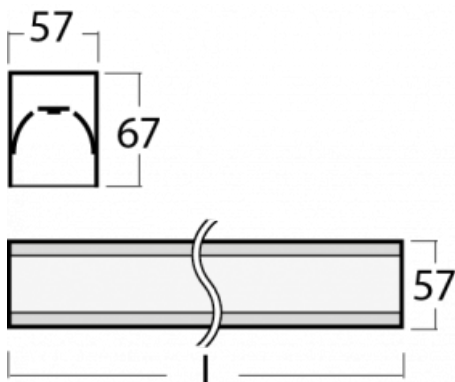

Luminaire

Lina60-S

04S-200I-35GGM/830, S

EPD®

You will appreciate the L-Click system on the Lina60-S luminaire with a direct light distribution, which effectively saves you both time and money. How? The module simply clicks into the profile, so a lot of work is saved during assembly. This solution also prevents the direct touch of the LED technology and lengthens its operating life. The Lina60-S lighting system can be assembled creating endless lines and a big variety of shapes. In addition to great power output, the luminaire also has a great price. It will find its use in commercial, social and public spaces.

Technical drawing

Type of installation	Recessed, Surface, Wall mounted, Suspended, 3 circuit track
Light distribution	Direct
Luminaire shape	Linear
Colour of the luminaires	Silver
Material	Aluminium
Lifetime	L90/B50 50 000 hours
Warranty	5 years
Description of luminaires	Luminaire recessed/surface/wall mounted/suspended/3 circuit track
Dimensions	1964 mm × 57 mm × 67 mm
Light source	LED MODUL
Type of optical system	Microprisma
Luminous flux*	4540 lm
Colour Temperature	3000 K warm white
Luminous efficacy	105 lm/W
MacAdam Light source	2
Colour rendering index	80
UGR max. X=4H Y=8H, ρ=70,50,20	21.9

04-20900, F
bracket for installation
of suspended type of
profile as recessed
trimless

04-21303, S
pendant profile for track
luminaires; l = 1122mm

04-21307, S
pendant profile for track
luminaires; l = 2242mm