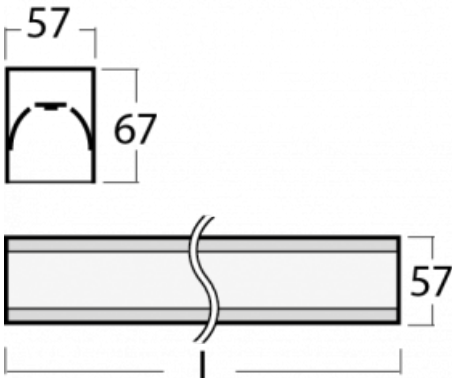

# Lina60-S

04S-200I-35GGE/840, S

You will appreciate the L-Click system on the Lina60-S luminaire with a direct light distribution, which effectively saves you both time and money. How? The module simply clicks into the profile, so a lot of work is saved during assembly. This solution also prevents the direct touch of the LED technology and lengthens its operating life. The Lina60-S lighting system can be assembled creating endless lines and a big variety of shapes. In addition to great power output, the luminaire also has a great price. It will find its use in commercial, social and public spaces.

## Technical drawing

Type of installation	Recessed, Surface, Wall mounted, Suspended, 3 circuit track
Light distribution	Direct
Luminaire shape	Linear
Colour of the luminaires	Silver
Material	Aluminium
Lifetime	L90/B50 50 000 hours
Warranty	5 years
Description of luminaires	Luminaire recessed/surface/wall mounted/suspended/3 circuit track
Dimensions (l × w × h mm)	1964 mm × 57 mm × 67 mm
Weight	4.9 kg
Light source	LED MODUL
DIR optical system	Microprisma
Luminous flux*	4770 lm
Colour Temperature	4000 K cool white
Luminous efficacy	110 lm/W
MacAdam Light source	2
Colour rendering index	80
UGR max. X=4H Y=8H, ρ=70,50,20	22.1

**04-20900, F**  
bracket for installation  
of suspended type of  
profile as recessed  
trimless

**04-21303, S**  
pendant profile for track  
luminaires; l = 1122mm

**04-21307, S**  
pendant profile for track  
luminaires; l = 2242mm