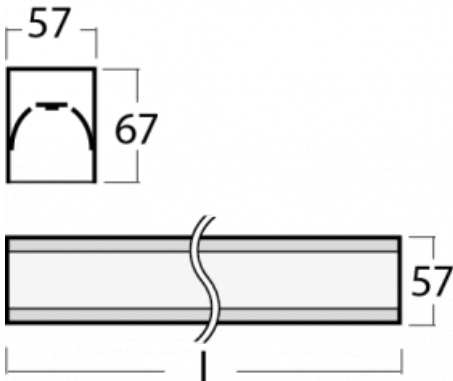

# Lina60-S

04S-200I-35GGE/840, S

**EPD®**

You will appreciate the L-Click system on the Lina60-S luminaire with a direct light distribution, which effectively saves you both time and money. How? The module simply clicks into the profile, so a lot of work is saved during assembly. This solution also prevents the direct touch of the LED technology and lengthens its operating life. The Lina60-S lighting system can be assembled creating endless lines and a big variety of shapes. In addition to great power output, the luminaire also has a great price. It will find its use in commercial, social and public spaces.

**Technical drawing**

Type of installation	Recessed, Surface, Wall mounted, Suspended, 3 circuit track
Light distribution	Direct
Luminaire shape	Linear
Colour of the luminaires	Silver
Material	Aluminium
Lifetime	L90/B50 50 000 hours
Warranty	5 years
Description of luminaires	Luminaire recessed/surface/wall mounted/suspended/3 circuit track
Dimensions	1964 mm × 57 mm × 67 mm
Weight	4.9 kg
Light source	LED MODUL
Type of optical system	Microprisma
Luminous flux*	4770 lm
Colour Temperature	4000 K cool white
Luminous efficacy	110 lm/W
MacAdam Light source	2
Colour rendering index	80
UGR max. X=4H Y=8H, ρ=70,50,20	22.1

**04-20900, F**  
bracket for installation  
of suspended type of  
profile as recessed  
trimless

**04-21303, S**  
pendant profile for track  
luminaires; l = 1122mm

**04-21307, S**  
pendant profile for track  
luminaires; l = 2242mm