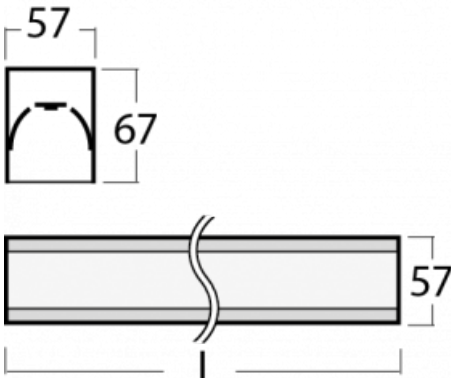

Luminaire

Lina60-S

04S-200I-35GGE/840, B

You will appreciate the L-Click system on the Lina60-S luminaire with a direct light distribution, which effectively saves you both time and money. How? The module simply clicks into the profile, so a lot of work is saved during assembly. This solution also prevents the direct touch of the LED technology and lengthens its operating life. The Lina60-S lighting system can be assembled creating endless lines and a big variety of shapes. In addition to great power output, the luminaire also has a great price. It will find its use in commercial, social and public spaces.

Technical drawing

Type of installation	Recessed, Surface, Wall mounted, Suspended, 3 circuit track
Light distribution	Direct
Luminaire shape	Linear
Colour of the luminaires	Black
Material	Aluminium
Lifetime	L90/B50 50 000 hours
Warranty	5 years
Description of luminaires	Luminaire recessed/surface/wall mounted/suspended/3 circuit track
Dimensions (l × w × h mm)	1964 mm × 57 mm × 67 mm
Weight	4.9 kg
Light source	LED MODUL
DIR optical system	Microprisma
Luminous flux*	4770 lm
Colour Temperature	4000 K cool white
Luminous efficacy	110 lm/W
MacAdam Light source	2
Colour rendering index	80
UGR max. X=4H Y=8H, ρ=70,50,20	22.1

00-00358, B
cable 3x0,75 4000mm,
black

00-00360, B
cable 3x0,75 6000mm,
black

00-00363, K
cable 5x1,5 2000mm

00-00364, K
cable 5x1,5 4000mm

00-00365, K
cable 5x1,5 6000mm

00-00370, B
ceiling cup 80x80x32mm

04-21303, B
pendant profile for track
luminaires; l = 1122mm

04-21307, B
pendant profile for track
luminaires; l = 2242mm