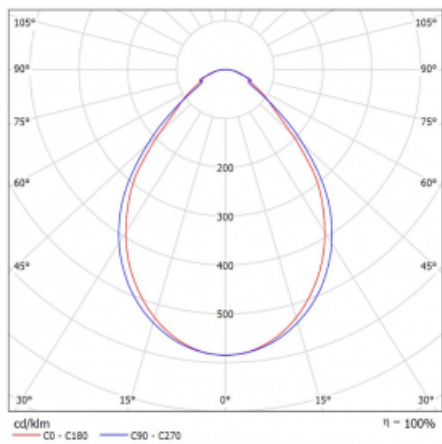

Luminaire

Lina60-S

04S-200I-35GGE/830, B

EPD®

You will appreciate the L-Click system on the Lina60-S luminaire with a direct light distribution, which effectively saves you both time and money. How? The module simply clicks into the profile, so a lot of work is saved during assembly. This solution also prevents the direct touch of the LED technology and lengthens its operating life. The Lina60-S lighting system can be assembled creating endless lines and a big variety of shapes. In addition to great power output, the luminaire also has a great price. It will find its use in commercial, social and public spaces.

Technical drawing

Type of installation	Recessed, Surface, Wall mounted, Suspended, 3 circuit track
Light distribution	Direct
Luminaire shape	Linear
Colour of the luminaires	Black
Material	Aluminium
Lifetime	L90/B50 50 000 hours
Warranty	5 years
Description of luminaires	Luminaire recessed/surface/wall mounted/suspended/3 circuit track
Dimensions (l × w × h mm)	1964 mm × 57 mm × 67 mm
Weight	4.8 kg
Light source	LED MODUL
DIR optical system	Microprisma
Luminous flux*	4540 lm
Colour Temperature	3000 K warm white
Luminous efficacy	105 lm/W
MacAdam Light source	2
Colour rendering index	80
UGR max. X=4H Y=8H, ρ=70,50,20	21.9

Curve

Luminaire power input* 43.4 W

Connection of the luminaires ON/OFF

Electrical voltage 220-240V

Frequency 50/60Hz

⊕ CE IP 40

* $\pm 10\%$

Downloads