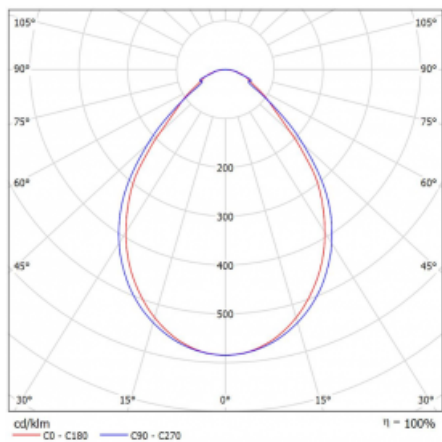

Luminaire

Lina60-S

04S-200I-35GGE/830, B

EPD®

You will appreciate the L-Click system on the Lina60-S luminaire with a direct light distribution, which effectively saves you both time and money. How? The module simply clicks into the profile, so a lot of work is saved during assembly. This solution also prevents the direct touch of the LED technology and lengthens its operating life. The Lina60-S lighting system can be assembled creating endless lines and a big variety of shapes. In addition to great power output, the luminaire also has a great price. It will find its use in commercial, social and public spaces.

Technical drawing

Type of installation	Recessed, Surface, Wall mounted, Suspended, 3 circuit track
Light distribution	Direct
Luminaire shape	Linear
Colour of the luminaires	Black
Material	Aluminium
Lifetime	L90/B50 50 000 hours
Warranty	5 years
Description of luminaires	Luminaire recessed/surface/wall mounted/suspended/3 circuit track
Dimensions	1964 mm × 57 mm × 67 mm
Weight	4.8 kg
Light source	LED MODUL
Type of optical system	Microprisma
Luminous flux*	4540 lm
Colour Temperature	3000 K warm white
Luminous efficacy	105 lm/W
MacAdam Light source	2
Colour rendering index	80
UGR max. X=4H Y=8H, ρ=70,50,20	21.9

Curve

Luminaire power input* 43.4 W

Connection of the luminaires ON/OFF

Electrical voltage 220-240V

Frequency 50/60Hz

⊕ CE IP 40

*±10 %

Downloads