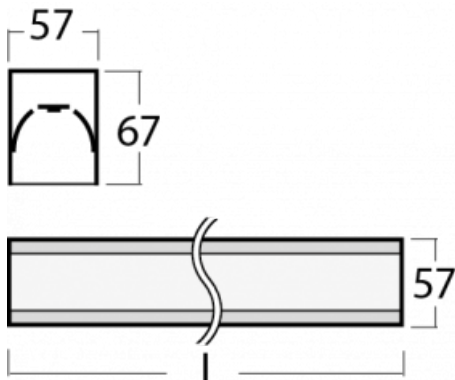

# Lina60-S

04S-200I-35GGD/830, S

EPD®

You will appreciate the L-Click system on the Lina60-S luminaire with a direct light distribution, which effectively saves you both time and money. How? The module simply clicks into the profile, so a lot of work is saved during assembly. This solution also prevents the direct touch of the LED technology and lengthens its operating life. The Lina60-S lighting system can be assembled creating endless lines and a big variety of shapes. In addition to great power output, the luminaire also has a great price. It will find its use in commercial, social and public spaces.

## Technical drawing

Type of installation	Recessed, Surface, Wall mounted, Suspended, 3 circuit track
Light distribution	Direct
Luminaire shape	Linear
Colour of the luminaires	Silver
Material	Aluminium
Lifetime	L90/B50 50 000 hours
Warranty	5 years
Description of luminaires	Luminaire recessed/surface/wall mounted/suspended/3 circuit track
Dimensions (l × w × h mm)	1964 mm × 57 mm × 67 mm
Weight	5.2 kg
Light source	LED MODUL
DIR optical system	Microprisma
Luminous flux*	4540 lm
Colour Temperature	3000 K warm white
Luminous efficacy	105 lm/W
MacAdam Light source	2
Colour rendering index	80
UGR max. X=4H Y=8H, ρ=70,50,20	21.9

**00-00355, K**  
cable 5x0,75 2000mm,  
transparent

**00-00356, K**  
cable 5x0,75 4000mm,  
transparent

**00-00357, K**  
cable 5x0,75 6000mm,  
transparent

**00-00363, K**  
cable 5x1,5 2000mm

**00-00364, K**  
cable 5x1,5 4000mm