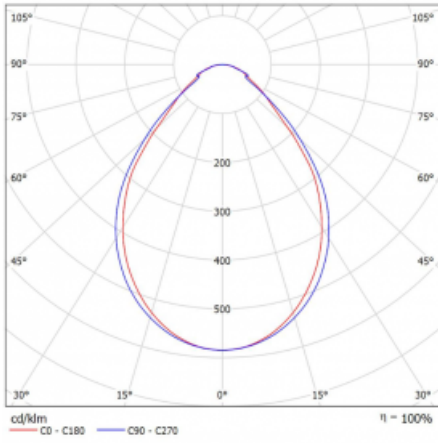

Curve

Luminaire power input* 13.7 W

Connection of the luminaires Other type of dimming

Electrical voltage 220-240V

Frequency 50/60Hz

⊕ CE IP 40

*±10 %