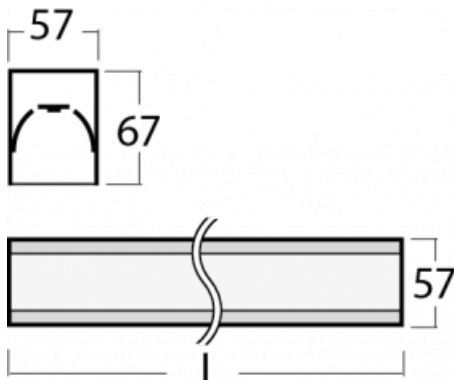

# Lina60-S

04S-200I-35GEM3/840, B

Type of installation	Recessed, Surface, Wall mounted, Suspended, 3 circuit track
Light distribution	Direct
Luminaire shape	Linear
Colour of the luminaires	Black
Material	Aluminium
Lifetime	L90/B50 50 000 hours
Warranty	2 years
Description of luminaires	Luminaire recessed/surface/wall mounted/suspended/3 circuit track
Dimensions (l × w × h mm)	1964 mm × 57 mm × 67 mm
Light source	LED MODUL
DIR optical system	Microprisma
Luminous flux*	1660 lm
Colour Temperature	4000 K cool white
Luminous efficacy	121 lm/W
MacAdam Light source	2
Colour rendering index	80
UGR max. X=4H Y=8H, ρ=70,50,20	18,4

You will appreciate the L-Click system on the Lina60-S luminaire with a direct light distribution, which effectively saves you both time and money. How? The module simply clicks into the profile, so a lot of work is saved during assembly. This solution also prevents the direct touch of the LED technology and lengthens its operating life. The Lina60-S lighting system can be assembled creating endless lines and a big variety of shapes. In addition to great power output, the luminaire also has a great price. It will find its use in commercial, social and public spaces.

## Technical drawing