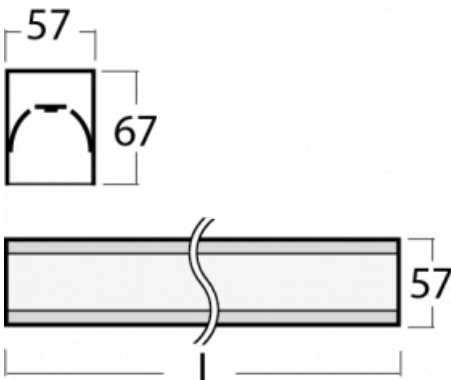

Luminaire

Lina60-S

04S-200I-35GEM3/830, S

EPD®

You will appreciate the L-Click system on the Lina60-S luminaire with a direct light distribution, which effectively saves you both time and money. How? The module simply clicks into the profile, so a lot of work is saved during assembly. This solution also prevents the direct touch of the LED technology and lengthens its operating life. The Lina60-S lighting system can be assembled creating endless lines and a big variety of shapes. In addition to great power output, the luminaire also has a great price. It will find its use in commercial, social and public spaces.

Technical drawing

Type of installation	Recessed, Surface, Wall mounted, Suspended, 3 circuit track
Light distribution	Direct
Luminaire shape	Linear
Colour of the luminaires	Silver
Material	Aluminium
Lifetime	L90/B50 50 000 hours
Warranty	5 years
Description of luminaires	Luminaire recessed/surface/wall mounted/suspended/3 circuit track
Dimensions	1964 mm × 57 mm × 67 mm
Light source	LED MODUL
Type of optical system	Microprisma
Luminous flux*	1580 lm
Colour Temperature	3000 K warm white
Luminous efficacy	115 lm/W
MacAdam Light source	2
Colour rendering index	80
UGR max. X=4H Y=8H, ρ=70,50,20	18.2

04-20900, F
bracket for installation
of suspended type of
profile as recessed
trimless

04-21303, S
pendant profile for track
luminaires; l = 1122mm

04-21307, S
pendant profile for track
luminaires; l = 2242mm