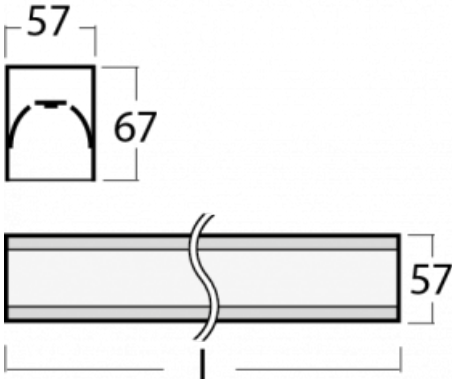

Luminaire

Lina60-S

04S-200I-35GEM3/830, B

You will appreciate the L-Click system on the Lina60-S luminaire with a direct light distribution, which effectively saves you both time and money. How? The module simply clicks into the profile, so a lot of work is saved during assembly. This solution also prevents the direct touch of the LED technology and lengthens its operating life. The Lina60-S lighting system can be assembled creating endless lines and a big variety of shapes. In addition to great power output, the luminaire also has a great price. It will find its use in commercial, social and public spaces.

Technical drawing

Type of installation	Recessed, Surface, Wall mounted, Suspended, 3 circuit track
Light distribution	Direct
Luminaire shape	Linear
Colour of the luminaires	Black
Material	Aluminium
Lifetime	L90/B50 50 000 hours
Warranty	5 years
Description of luminaires	Luminaire recessed/surface/wall mounted/suspended/3 circuit track
Dimensions	1964 mm × 57 mm × 67 mm
Light source	LED MODUL
Type of optical system	Microprisma
Luminous flux*	1580 lm
Colour Temperature	3000 K warm white
Luminous efficacy	115 lm/W
MacAdam Light source	2
Colour rendering index	80
UGR max. X=4H Y=8H, ρ=70,50,20	18.2

04-20900, F
bracket for installation
of suspended type of
profile as recessed
trimless

04-21303, B
pendant profile for track
luminaires; l = 1122mm

04-21307, B
pendant profile for track
luminaires; l = 2242mm