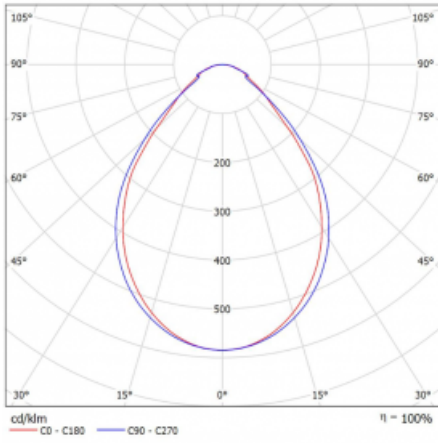

Curve

Luminaire power input* 13.7 W

Connection of the luminaires ON/OFF + 1h emergency

Electrical voltage 220-240V

Frequency 50/60Hz

⊕ CE IP 40

*±10 %