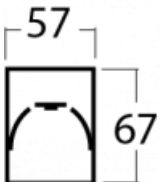

## Technical drawing

Type of installation	Recessed, Surface, Wall mounted, Suspended, 3 circuit track
Light distribution	Direct
Luminaire shape	Linear
Colour of the luminaires	White
Material	Aluminium
Lifetime	L90/B50 50 000 hours
Warranty	2 years
Description of luminaires	Luminaire recessed/surface/wall mounted/suspended/3 circuit track
Dimensions (l × w × h mm)	1964 mm × 57 mm × 67 mm
Light source	LED MODUL
DIR optical system	Microprisma
Luminous flux*	1660 lm
Colour Temperature	4000 K cool white
Luminous efficacy	121 lm/W
MacAdam Light source	2
Colour rendering index	80
UGR max. X=4H Y=8H, ρ=70,50,20	18.4