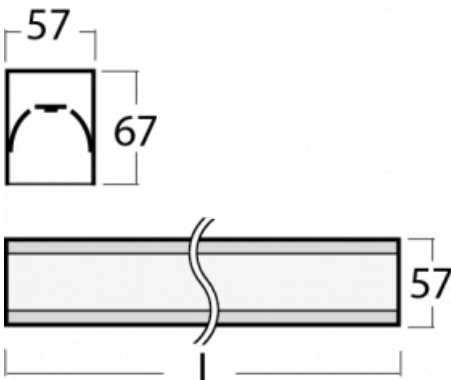

# Lina60-S

04S-200I-35GEM/840, W

EPD®

You will appreciate the L-Click system on the Lina60-S luminaire with a direct light distribution, which effectively saves you both time and money. How? The module simply clicks into the profile, so a lot of work is saved during assembly. This solution also prevents the direct touch of the LED technology and lengthens its operating life. The Lina60-S lighting system can be assembled creating endless lines and a big variety of shapes. In addition to great power output, the luminaire also has a great price. It will find its use in commercial, social and public spaces.

## Technical drawing

Type of installation	Recessed, Surface, Wall mounted, Suspended, 3 circuit track
Light distribution	Direct
Luminaire shape	Linear
Colour of the luminaires	White
Material	Aluminium
Lifetime	L90/B50 50 000 hours
Warranty	5 years
Description of luminaires	Luminaire recessed/surface/wall mounted/suspended/3 circuit track
Dimensions	1964 mm × 57 mm × 67 mm
Light source	LED MODUL
Type of optical system	Microprisma
Luminous flux*	1660 lm
Colour Temperature	4000 K cool white
Luminous efficacy	121 lm/W
MacAdam Light source	2
Colour rendering index	80
UGR max. X=4H Y=8H, ρ=70,50,20	18,4

**04-21303, W**  
pendant profile for track  
luminaires; l = 1122mm

**04-21307, W**  
pendant profile for track  
luminaires; l = 2242mm