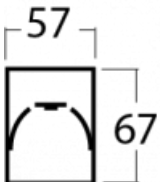

## Technical drawing

Type of installation	Recessed, Surface, Wall mounted, Suspended, 3 circuit track
Light distribution	Direct
Luminaire shape	Linear
Colour of the luminaires	Black
Material	Aluminium
Lifetime	L90/B50 50 000 hours
Warranty	2 years
Description of luminaires	Luminaire recessed/surface/wall mounted/suspended/3 circuit track
Dimensions (l × w × h mm)	1964 mm × 57 mm × 67 mm
Light source	LED MODUL
DIR optical system	Microprisma
Luminous flux*	1660 lm
Colour Temperature	4000 K cool white
Luminous efficacy	121 lm/W
MacAdam Light source	2
Colour rendering index	80
UGR max. X=4H Y=8H, ρ=70,50,20	18,4