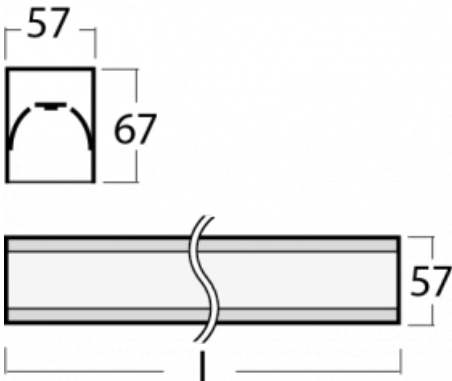

Luminaire

Lina60-S

04S-200I-35GEM/830, W

You will appreciate the L-Click system on the Lina60-S luminaire with a direct light distribution, which effectively saves you both time and money. How? The module simply clicks into the profile, so a lot of work is saved during assembly. This solution also prevents the direct touch of the LED technology and lengthens its operating life. The Lina60-S lighting system can be assembled creating endless lines and a big variety of shapes. In addition to great power output, the luminaire also has a great price. It will find its use in commercial, social and public spaces.

Technical drawing

Type of installation	Recessed, Surface, Wall mounted, Suspended, 3 circuit track
Light distribution	Direct
Luminaire shape	Linear
Colour of the luminaires	White
Material	Aluminium
Lifetime	L90/B50 50 000 hours
Warranty	2 years
Description of luminaires	Luminaire recessed/surface/wall mounted/suspended/3 circuit track
Dimensions (l × w × h mm)	1964 mm × 57 mm × 67 mm
Light source	LED MODUL
DIR optical system	Microprisma
Luminous flux*	1580 lm
Colour Temperature	3000 K warm white
Luminous efficacy	115 lm/W
MacAdam Light source	2
Colour rendering index	80
UGR max. X=4H Y=8H, ρ=70,50,20	18.2

04-21303, W
pendant profile for track
luminaires; l = 1122mm

04-21307, W
pendant profile for track
luminaires; l = 2242mm