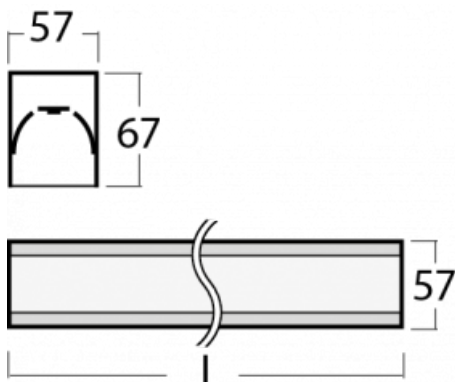

Luminaire

Lina60-S

04S-200I-35GEE/840, W

EPD®

You will appreciate the L-Click system on the Lina60-S luminaire with a direct light distribution, which effectively saves you both time and money. How? The module simply clicks into the profile, so a lot of work is saved during assembly. This solution also prevents the direct touch of the LED technology and lengthens its operating life. The Lina60-S lighting system can be assembled creating endless lines and a big variety of shapes. In addition to great power output, the luminaire also has a great price. It will find its use in commercial, social and public spaces.

Technical drawing

Type of installation	Recessed, Surface, Wall mounted, Suspended, 3 circuit track
Light distribution	Direct
Luminaire shape	Linear
Colour of the luminaires	White
Material	Aluminium
Lifetime	L90/B50 50 000 hours
Warranty	5 years
Description of luminaires	Luminaire recessed/surface/wall mounted/suspended/3 circuit track
Dimensions (l × w × h mm)	1964 mm × 57 mm × 67 mm
Weight	4.9 kg
Light source	LED MODUL
DIR optical system	Microprisma
Luminous flux*	1650 lm
Colour Temperature	4000 K cool white
Luminous efficacy	120 lm/W
MacAdam Light source	2
Colour rendering index	80
UGR max. X=4H Y=8H, ρ=70,50,20	18,4

Luminaire power input*	13.7 W
Connection of the luminaires	ON/OFF
Electrical voltage	220-240V
Frequency	50/60Hz

  IP 40

*±10 %

Downloads

Installation instructions

Photos

Accessories

00-00300, N
wire suspension
2000mm

04-20900, F
bracket for installation
of suspended type of
profile as recessed
trimless

04-21303, W
pendant profile for track
luminaires; l = 1122mm

04-21307, W
pendant profile for track
luminaires; l = 2242mm