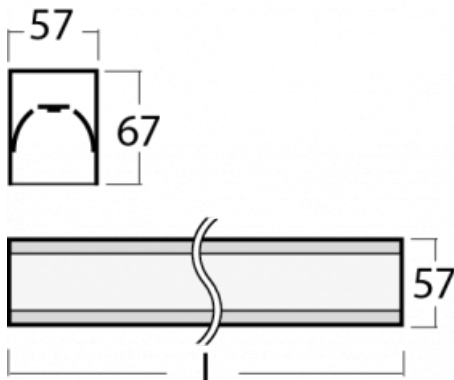

Luminaire

Lina60-S

04S-200I-35GEE/840, S

EPD®

You will appreciate the L-Click system on the Lina60-S luminaire with a direct light distribution, which effectively saves you both time and money. How? The module simply clicks into the profile, so a lot of work is saved during assembly. This solution also prevents the direct touch of the LED technology and lengthens its operating life. The Lina60-S lighting system can be assembled creating endless lines and a big variety of shapes. In addition to great power output, the luminaire also has a great price. It will find its use in commercial, social and public spaces.

Technical drawing

Type of installation	Recessed, Surface, Wall mounted, Suspended, 3 circuit track
----------------------	---

Light distribution	Direct
--------------------	--------

Luminaire shape	Linear
-----------------	--------

Description of luminaires	Luminaire recessed/surface/wall mounted/suspended/3 circuit track
---------------------------	---

Dimensions	1964 mm × 57 mm × 67 mm
------------	-------------------------

Weight	4.9 kg
--------	--------

04-21303, S
pendant profile for track
luminaires; l = 1122mm

04-21307, S
pendant profile for track
luminaires; l = 2242mm