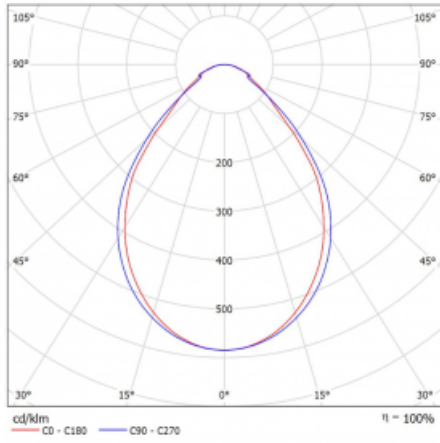

Curve

Luminaire power input* 13.7 W

Connection of the luminaires ON/OFF

Electrical voltage 220-240V

Frequency 50/60Hz

⊕ CE IP 40

*±10 %