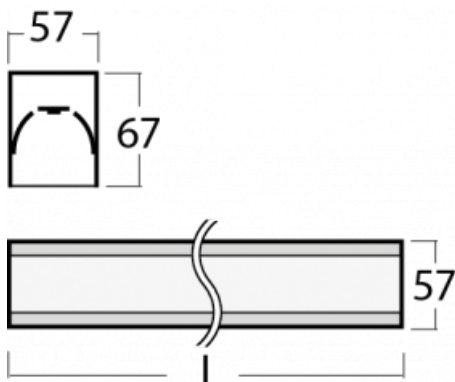

Luminaire

Lina60-S

04S-200I-35GED/840, S

EPD®

You will appreciate the L-Click system on the Lina60-S luminaire with a direct light distribution, which effectively saves you both time and money. How? The module simply clicks into the profile, so a lot of work is saved during assembly. This solution also prevents the direct touch of the LED technology and lengthens its operating life. The Lina60-S lighting system can be assembled creating endless lines and a big variety of shapes. In addition to great power output, the luminaire also has a great price. It will find its use in commercial, social and public spaces.

Technical drawing

Type of installation	Recessed, Surface, Wall mounted, Suspended, 3 circuit track
Light distribution	Direct
Luminaire shape	Linear
Colour of the luminaires	Silver
Material	Aluminium
Lifetime	L90/B50 50 000 hours
Warranty	5 years
Description of luminaires	Luminaire recessed/surface/wall mounted/suspended/3 circuit track
Dimensions	1964 mm × 57 mm × 67 mm
Light source	LED MODUL
Type of optical system	Microprisma
Luminous flux*	1660 lm
Colour Temperature	4000 K cool white
Luminous efficacy	121 lm/W
MacAdam Light source	2
Colour rendering index	80
UGR max. X=4H Y=8H, ρ=70,50,20	18,4

Curve

Luminaire power input* 13.7 W

Connection of the luminaires DALI

Electrical voltage 220-240V

Frequency 50/60Hz

⊕ CE IP 40

*±10 %

Downloads