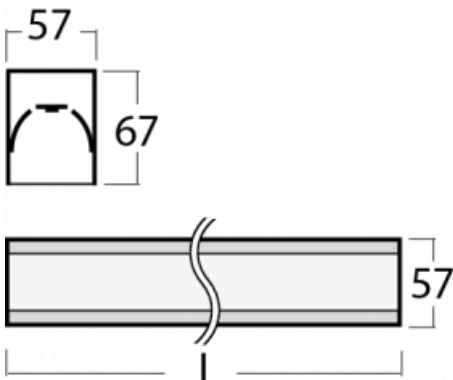

Luminaire

Lina60-S

04S-200I-35GED/830, B

EPD®

You will appreciate the L-Click system on the Lina60-S luminaire with a direct light distribution, which effectively saves you both time and money. How? The module simply clicks into the profile, so a lot of work is saved during assembly. This solution also prevents the direct touch of the LED technology and lengthens its operating life. The Lina60-S lighting system can be assembled creating endless lines and a big variety of shapes. In addition to great power output, the luminaire also has a great price. It will find its use in commercial, social and public spaces.

Technical drawing

Type of installation	Recessed, Surface, Wall mounted, Suspended, 3 circuit track
Light distribution	Direct
Luminaire shape	Linear
Colour of the luminaires	Black
Material	Aluminium
Lifetime	L90/B50 50 000 hours
Warranty	5 years
Description of luminaires	Luminaire recessed/surface/wall mounted/suspended/3 circuit track
Dimensions (l × w × h mm)	1964 mm × 57 mm × 67 mm
Light source	LED MODUL
DIR optical system	Microprisma
Luminous flux*	1580 lm
Colour Temperature	3000 K warm white
Luminous efficacy	115 lm/W
MacAdam Light source	2
Colour rendering index	80
UGR max. X=4H Y=8H, ρ=70,50,20	18.2

Curve

Luminaire power input* 13.7 W

Connection of the luminaires DALI

Electrical voltage 220-240V

Frequency 50/60Hz

⊕ CE IP 40

*±10 %

Downloads

00-00356, B
cable 5x0,75 4000mm,
black

00-00357, B
cable 5x0,75 6000mm,
black

00-00363, K
cable 5x1,5 2000mm

00-00364, K
cable 5x1,5 4000mm

00-00365, K
cable 5x1,5 6000mm

00-00366, K
cable 7x0,75 2000mm

00-00367, K
cable 7x0,75 4000mm