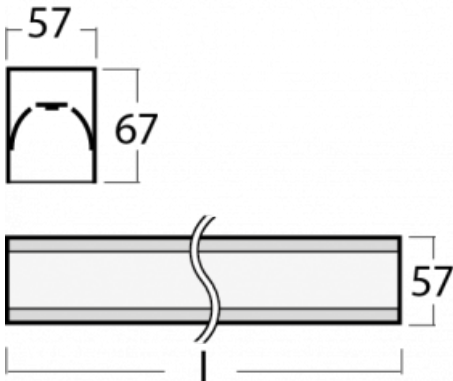

Luminaire

Lina60-S

04S-200I-35GED/830, B

EPD®

You will appreciate the L-Click system on the Lina60-S luminaire with a direct light distribution, which effectively saves you both time and money. How? The module simply clicks into the profile, so a lot of work is saved during assembly. This solution also prevents the direct touch of the LED technology and lengthens its operating life. The Lina60-S lighting system can be assembled creating endless lines and a big variety of shapes. In addition to great power output, the luminaire also has a great price. It will find its use in commercial, social and public spaces.

Technical drawing

Type of installation	Recessed, Surface, Wall mounted, Suspended, 3 circuit track
Light distribution	Direct
Luminaire shape	Linear
Colour of the luminaires	Black
Material	Aluminium
Lifetime	L90/B50 50 000 hours
Warranty	5 years
Description of luminaires	Luminaire recessed/surface/wall mounted/suspended/3 circuit track
Dimensions	1964 mm × 57 mm × 67 mm
Light source	LED MODUL
Type of optical system	Microprisma
Luminous flux*	1580 lm
Colour Temperature	3000 K warm white
Luminous efficacy	115 lm/W
MacAdam Light source	2
Colour rendering index	80
UGR max. X=4H Y=8H, ρ=70,50,20	18.2

Curve

Luminaire power input* 13.7 W

Connection of the luminaires DALI

Electrical voltage 220-240V

Frequency 50/60Hz

⊕ CE IP 40

*±10 %

Downloads

Installation instructions

Photos

Accessories

00-00300, N
wire suspension
2000mm

00-00301, N
wire suspension
4000mm

00-00302, N
wire suspension
6000mm

00-00354, K
cable 5x0,75 1000mm

00-00355, K
cable 5x0,75 2000mm