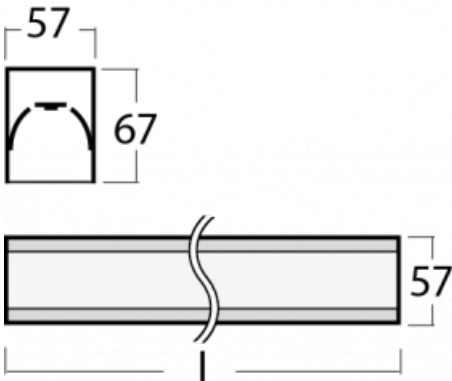

# Lina60-S

04S-200I-30GGTD/840, W

You will appreciate the L-Click system on the Lina60-S luminaire with a direct light distribution, which effectively saves you both time and money. How? The module simply clicks into the profile, so a lot of work is saved during assembly. This solution also prevents the direct touch of the LED technology and lengthens its operating life. The Lina60-S lighting system can be assembled creating endless lines and a big variety of shapes. In addition to great power output, the luminaire also has a great price. It will find its use in commercial, social and public spaces.

## Technical drawing

Type of installation	Recessed, Surface, Wall mounted, Suspended, 3 circuit track
Light distribution	Direct
Luminaire shape	Linear
Colour of the luminaires	White
Material	Aluminium
Lifetime	L90/B50 50 000 hours
Warranty	5 years
Description of luminaires	Luminaire recessed/surface/wall mounted/suspended/3 circuit track
Dimensions (l × w × h mm)	1683 mm × 57 mm × 67 mm
Light source	LED MODUL
DIR optical system	Microprisma
Luminous flux*	4090 lm
Colour Temperature	4000 K cool white
Luminous efficacy	110 lm/W
MacAdam Light source	2
Colour rendering index	80
UGR max. X=4H Y=8H, ρ=70,50,20	22.1

**00-00355, W**  
cable 5x0,75 2000mm,  
white

**00-00356, W**  
cable 5x0,75 4000mm,  
white

**00-00357, W**  
cable 5x0,75 6000mm,  
white

**00-00363, K**  
cable 5x1,5 2000mm

**00-00364, K**  
cable 5x1,5 4000mm