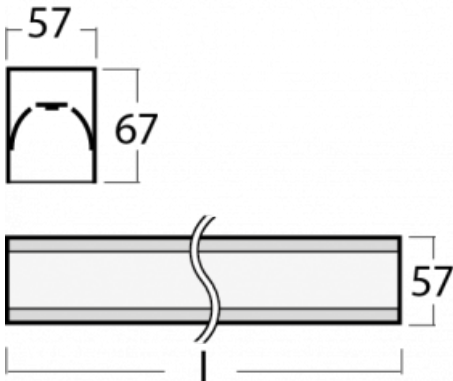

Luminaire

Lina60-S

04S-200I-30GGTD/840, S

EPD®

You will appreciate the L-Click system on the Lina60-S luminaire with a direct light distribution, which effectively saves you both time and money. How? The module simply clicks into the profile, so a lot of work is saved during assembly. This solution also prevents the direct touch of the LED technology and lengthens its operating life. The Lina60-S lighting system can be assembled creating endless lines and a big variety of shapes. In addition to great power output, the luminaire also has a great price. It will find its use in commercial, social and public spaces.

Technical drawing

Type of installation	Recessed, Surface, Wall mounted, Suspended, 3 circuit track
Light distribution	Direct
Luminaire shape	Linear
Colour of the luminaires	Silver
Material	Aluminium
Lifetime	L90/B50 50 000 hours
Warranty	5 years
Description of luminaires	Luminaire recessed/surface/wall mounted/suspended/3 circuit track
Dimensions	1683 mm × 57 mm × 67 mm
Light source	LED MODUL
Type of optical system	Microprisma
Luminous flux*	4090 lm
Colour Temperature	4000 K cool white
Luminous efficacy	110 lm/W
MacAdam Light source	2
Colour rendering index	80
UGR max. X=4H Y=8H, ρ=70,50,20	22.1

Installation instructions

Photos

Accessories

00-00300, N
wire suspension
2000mm

00-00301, N
wire suspension
4000mm

00-00302, N
wire suspension
6000mm

00-00354, K
cable 5x0,75 1000mm

00-00355, K
cable 5x0,75 2000mm

00-00356, K
cable 5x0,75 4000mm

00-00357, K
cable 5x0,75 6000mm

00-00363, K
cable 5x1,5 2000mm

00-00364, K
cable 5x1,5 4000mm

00-00365, K
cable 5x1,5 6000mm

00-00366, K
cable 7x0,75 2000mm

00-00367, K
cable 7x0,75 4000mm