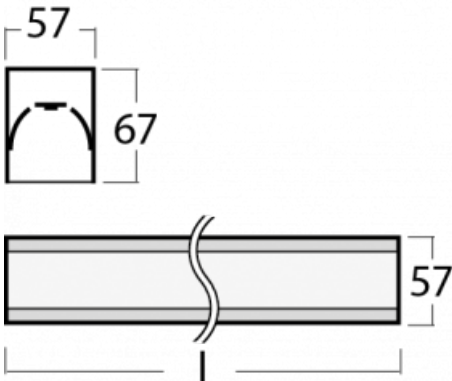

Luminaire

Lina60-S

04S-200I-30GGM3/840, W

You will appreciate the L-Click system on the Lina60-S luminaire with a direct light distribution, which effectively saves you both time and money. How? The module simply clicks into the profile, so a lot of work is saved during assembly. This solution also prevents the direct touch of the LED technology and lengthens its operating life. The Lina60-S lighting system can be assembled creating endless lines and a big variety of shapes. In addition to great power output, the luminaire also has a great price. It will find its use in commercial, social and public spaces.

Technical drawing

Type of installation	Recessed, Surface, Wall mounted, Suspended, 3 circuit track
Light distribution	Direct
Luminaire shape	Linear
Colour of the luminaires	White
Material	Aluminium
Lifetime	L90/B50 50 000 hours
Warranty	2 years
Description of luminaires	Luminaire recessed/surface/wall mounted/suspended/3 circuit track
Dimensions (l × w × h mm)	1683 mm × 57 mm × 67 mm
Light source	LED MODUL
DIR optical system	Microprisma
Luminous flux*	4090 lm
Colour Temperature	4000 K cool white
Luminous efficacy	110 lm/W
MacAdam Light source	2
Colour rendering index	80
UGR max. X=4H Y=8H, ρ=70,50,20	22.1

04-21303, W
pendant profile for track
luminaires; l = 1122mm

04-21307, W
pendant profile for track
luminaires; l = 2242mm