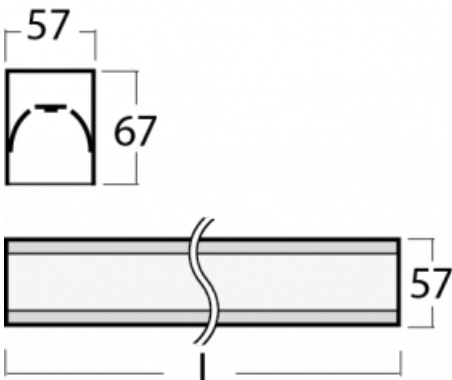

# Lina60-S

04S-200I-30GGM3/830, S

EPD®

You will appreciate the L-Click system on the Lina60-S luminaire with a direct light distribution, which effectively saves you both time and money. How? The module simply clicks into the profile, so a lot of work is saved during assembly. This solution also prevents the direct touch of the LED technology and lengthens its operating life. The Lina60-S lighting system can be assembled creating endless lines and a big variety of shapes. In addition to great power output, the luminaire also has a great price. It will find its use in commercial, social and public spaces.

## Technical drawing

Type of installation	Recessed, Surface, Wall mounted, Suspended, 3 circuit track
Light distribution	Direct
Luminaire shape	Linear
Colour of the luminaires	Silver
Material	Aluminium
Lifetime	L90/B50 50 000 hours
Warranty	2 years
Description of luminaires	Luminaire recessed/surface/wall mounted/suspended/3 circuit track
Dimensions (l × w × h mm)	1683 mm × 57 mm × 67 mm
Light source	LED MODUL
DIR optical system	Microprisma
Luminous flux*	3890 lm
Colour Temperature	3000 K warm white
Luminous efficacy	105 lm/W
MacAdam Light source	2
Colour rendering index	80
UGR max. X=4H Y=8H, ρ=70,50,20	21.9

**04-20900, F**  
bracket for installation  
of suspended type of  
profile as recessed  
trimless

**04-21303, S**  
pendant profile for track  
luminaires; l = 1122mm

**04-21307, S**  
pendant profile for track  
luminaires; l = 2242mm