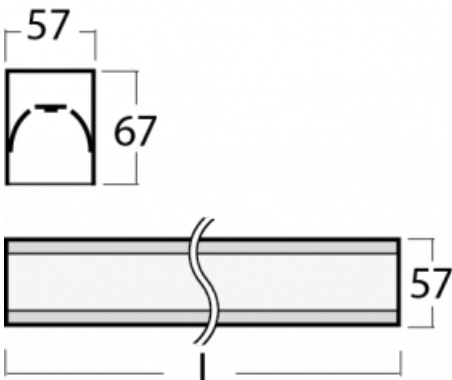

Luminaire

Lina60-S

04S-200I-30GGM/830, S

EPD®

You will appreciate the L-Click system on the Lina60-S luminaire with a direct light distribution, which effectively saves you both time and money. How? The module simply clicks into the profile, so a lot of work is saved during assembly. This solution also prevents the direct touch of the LED technology and lengthens its operating life. The Lina60-S lighting system can be assembled creating endless lines and a big variety of shapes. In addition to great power output, the luminaire also has a great price. It will find its use in commercial, social and public spaces.

Technical drawing

Type of installation	Recessed, Surface, Wall mounted, Suspended, 3 circuit track
Light distribution	Direct
Luminaire shape	Linear
Colour of the luminaires	Silver
Material	Aluminium
Lifetime	L90/B50 50 000 hours
Warranty	2 years
Description of luminaires	Luminaire recessed/surface/wall mounted/suspended/3 circuit track
Dimensions (l × w × h mm)	1683 mm × 57 mm × 67 mm
Light source	LED MODUL
DIR optical system	Microprisma
Luminous flux*	3890 lm
Colour Temperature	3000 K warm white
Luminous efficacy	105 lm/W
MacAdam Light source	2
Colour rendering index	80
UGR max. X=4H Y=8H, ρ=70,50,20	21.9

04-21303, S
pendant profile for track
luminaires; l = 1122mm

04-21307, S
pendant profile for track
luminaires; l = 2242mm