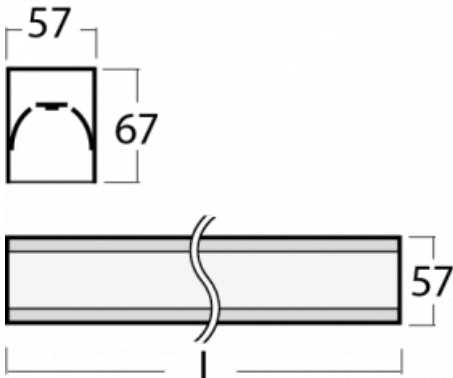

Technical drawing