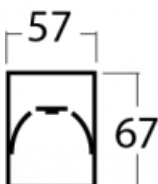

Technical drawing

Type of installation	Recessed, Surface, Wall mounted, Suspended, 3 circuit track
Light distribution	Direct
Luminaire shape	Linear
Colour of the luminaires	Silver
Material	Aluminium
Lifetime	L90/B50 50 000 hours
Warranty	5 years
Description of luminaires	Luminaire recessed/surface/wall mounted/suspended/3 circuit track
Dimensions (l × w × h mm)	1683 mm × 57 mm × 67 mm
Weight	4.1 kg
Light source	LED MODUL
DIR optical system	Microprisma
Luminous flux*	4090 lm
Colour Temperature	4000 K cool white
Luminous efficacy	110 lm/W
MacAdam Light source	2
Colour rendering index	80
UGR max. X=4H Y=8H, ρ=70,50,20	22.1