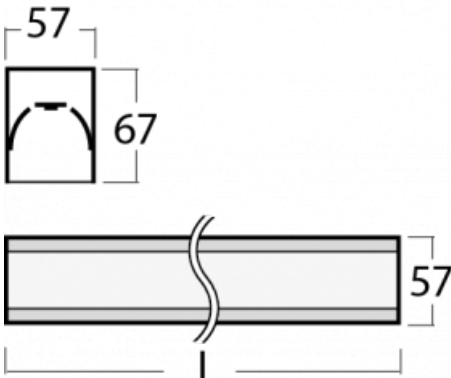

# Lina60-S

04S-200I-30GEM3/840, W

You will appreciate the L-Click system on the Lina60-S luminaire with a direct light distribution, which effectively saves you both time and money. How? The module simply clicks into the profile, so a lot of work is saved during assembly. This solution also prevents the direct touch of the LED technology and lengthens its operating life. The Lina60-S lighting system can be assembled creating endless lines and a big variety of shapes. In addition to great power output, the luminaire also has a great price. It will find its use in commercial, social and public spaces.

## Technical drawing

Type of installation	Recessed, Surface, Wall mounted, Suspended, 3 circuit track
Light distribution	Direct
Luminaire shape	Linear
Colour of the luminaires	White
Material	Aluminium
Lifetime	L90/B50 50 000 hours
Warranty	2 years
Description of luminaires	Luminaire recessed/surface/wall mounted/suspended/3 circuit track
Dimensions (l × w × h mm)	1683 mm × 57 mm × 67 mm
Light source	LED MODUL
DIR optical system	Microprisma
Luminous flux*	1420 lm
Colour Temperature	4000 K cool white
Luminous efficacy	121 lm/W
MacAdam Light source	2
Colour rendering index	80
UGR max. X=4H Y=8H, ρ=70,50,20	18,4

**00-00370, W**  
ceiling cup 80x80x32mm

**00-00600, F**  
ceiling fastening for  
luminaires 132-5xxK,  
04-2000x, 05-2000x,  
09-200x - 1 piece

**00-20700, W**  
2 pcs of wall fastening  
Lipo/Lina

**04-00200, N**  
straight connector

**04-20900, F**  
bracket for installation  
of suspended type of  
profile as recessed  
trimless

**04-21303, W**  
pendant profile for track  
luminaires; l = 1122mm

**04-21307, W**  
pendant profile for track  
luminaires; l = 2242mm