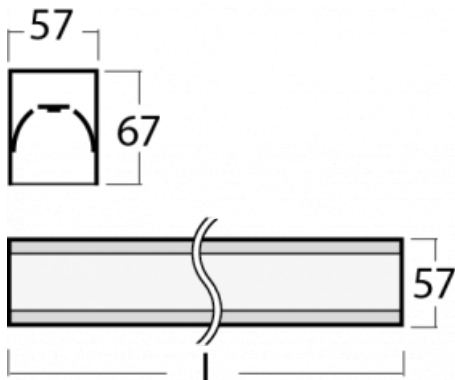

Luminaire

Lina60-S

04S-200I-30GEM3/840, B

You will appreciate the L-Click system on the Lina60-S luminaire with a direct light distribution, which effectively saves you both time and money. How? The module simply clicks into the profile, so a lot of work is saved during assembly. This solution also prevents the direct touch of the LED technology and lengthens its operating life. The Lina60-S lighting system can be assembled creating endless lines and a big variety of shapes. In addition to great power output, the luminaire also has a great price. It will find its use in commercial, social and public spaces.

Technical drawing

Type of installation	Recessed, Surface, Wall mounted, Suspended, 3 circuit track
Light distribution	Direct
Luminaire shape	Linear
Colour of the luminaires	Black
Material	Aluminium
Lifetime	L90/B50 50 000 hours
Warranty	2 years
Description of luminaires	Luminaire recessed/surface/wall mounted/suspended/3 circuit track
Dimensions (l × w × h mm)	1683 mm × 57 mm × 67 mm
Light source	LED MODUL
DIR optical system	Microprisma
Luminous flux*	1420 lm
Colour Temperature	4000 K cool white
Luminous efficacy	121 lm/W
MacAdam Light source	2
Colour rendering index	80
UGR max. X=4H Y=8H, ρ=70,50,20	18,4

04-21303, B
pendant profile for track
luminaires; l = 1122mm

04-21307, B
pendant profile for track
luminaires; l = 2242mm