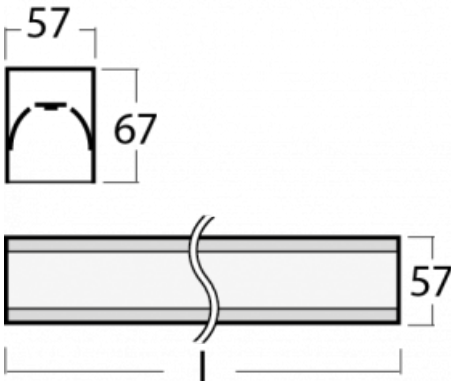

# Lina60-S

04S-200I-30GEM/840, W

You will appreciate the L-Click system on the Lina60-S luminaire with a direct light distribution, which effectively saves you both time and money. How? The module simply clicks into the profile, so a lot of work is saved during assembly. This solution also prevents the direct touch of the LED technology and lengthens its operating life. The Lina60-S lighting system can be assembled creating endless lines and a big variety of shapes. In addition to great power output, the luminaire also has a great price. It will find its use in commercial, social and public spaces.

## Technical drawing

Type of installation	Recessed, Surface, Wall mounted, Suspended, 3 circuit track
Light distribution	Direct
Luminaire shape	Linear
Colour of the luminaires	White
Material	Aluminium
Lifetime	L90/B50 50 000 hours
Warranty	2 years
Description of luminaires	Luminaire recessed/surface/wall mounted/suspended/3 circuit track
Dimensions (l × w × h mm)	1683 mm × 57 mm × 67 mm
Light source	LED MODUL
DIR optical system	Microprisma
Luminous flux*	1420 lm
Colour Temperature	4000 K cool white
Luminous efficacy	121 lm/W
MacAdam Light source	2
Colour rendering index	80
UGR max. X=4H Y=8H, ρ=70,50,20	18.4

**04-20900, F**  
bracket for installation  
of suspended type of  
profile as recessed  
trimless

**04-21303, W**  
pendant profile for track  
luminaires; l = 1122mm

**04-21307, W**  
pendant profile for track  
luminaires; l = 2242mm