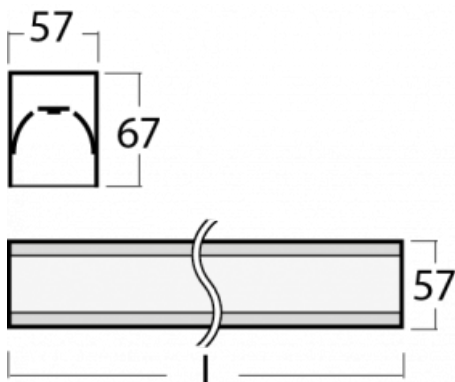

# Lina60-S

04S-200I-30GEM/840, S

EPD®

You will appreciate the L-Click system on the Lina60-S luminaire with a direct light distribution, which effectively saves you both time and money. How? The module simply clicks into the profile, so a lot of work is saved during assembly. This solution also prevents the direct touch of the LED technology and lengthens its operating life. The Lina60-S lighting system can be assembled creating endless lines and a big variety of shapes. In addition to great power output, the luminaire also has a great price. It will find its use in commercial, social and public spaces.

## Technical drawing

Type of installation	Recessed, Surface, Wall mounted, Suspended, 3 circuit track
Light distribution	Direct
Luminaire shape	Linear
Colour of the luminaires	Silver
Material	Aluminium
Lifetime	L90/B50 50 000 hours
Warranty	2 years
Description of luminaires	Luminaire recessed/surface/wall mounted/suspended/3 circuit track
Dimensions (l × w × h mm)	1683 mm × 57 mm × 67 mm
Light source	LED MODUL
DIR optical system	Microprisma
Luminous flux*	1420 lm
Colour Temperature	4000 K cool white
Luminous efficacy	121 lm/W
MacAdam Light source	2
Colour rendering index	80
UGR max. X=4H Y=8H, ρ=70,50,20	18,4

**04-20900, F**  
bracket for installation  
of suspended type of  
profile as recessed  
trimless

**04-21303, S**  
pendant profile for track  
luminaires; l = 1122mm

**04-21307, S**  
pendant profile for track  
luminaires; l = 2242mm