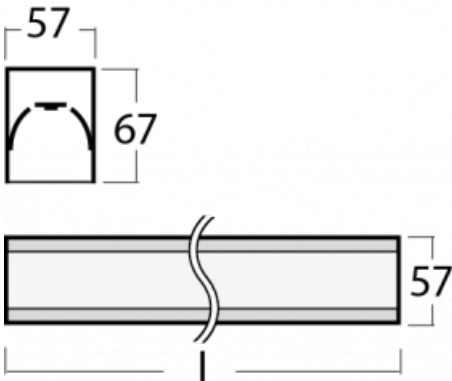

# Lina60-S

04S-200I-30GEM/840, B

You will appreciate the L-Click system on the Lina60-S luminaire with a direct light distribution, which effectively saves you both time and money. How? The module simply clicks into the profile, so a lot of work is saved during assembly. This solution also prevents the direct touch of the LED technology and lengthens its operating life. The Lina60-S lighting system can be assembled creating endless lines and a big variety of shapes. In addition to great power output, the luminaire also has a great price. It will find its use in commercial, social and public spaces.

## Technical drawing

Type of installation	Recessed, Surface, Wall mounted, Suspended, 3 circuit track
Light distribution	Direct
Luminaire shape	Linear
Colour of the luminaires	Black
Material	Aluminium
Lifetime	L90/B50 50 000 hours
Warranty	2 years
Description of luminaires	Luminaire recessed/surface/wall mounted/suspended/3 circuit track
Dimensions (l × w × h mm)	1683 mm × 57 mm × 67 mm
Light source	LED MODUL
DIR optical system	Microprisma
Luminous flux*	1420 lm
Colour Temperature	4000 K cool white
Luminous efficacy	121 lm/W
MacAdam Light source	2
Colour rendering index	80
UGR max. X=4H Y=8H, ρ=70,50,20	18,4

**04-20900, F**  
bracket for installation  
of suspended type of  
profile as recessed  
trimless

**04-21303, B**  
pendant profile for track  
luminaires; l = 1122mm

**04-21307, B**  
pendant profile for track  
luminaires; l = 2242mm