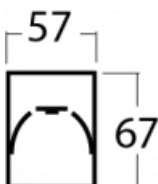

Technical drawing

Type of installation	Recessed, Surface, Wall mounted, Suspended, 3 circuit track
Light distribution	Direct
Luminaire shape	Linear
Colour of the luminaires	Silver
Material	Aluminium
Lifetime	L90/B50 50 000 hours
Warranty	5 years
Description of luminaires	Luminaire recessed/surface/wall mounted/suspended/3 circuit track
Dimensions	1683 mm × 57 mm × 67 mm
Weight	4 kg
Light source	LED MODUL
Type of optical system	Microprisma
Luminous flux*	1350 lm
Colour Temperature	3000 K warm white
Luminous efficacy	115 lm/W
MacAdam Light source	2
Colour rendering index	80
UGR max. X=4H Y=8H, ρ=70,50,20	18.2