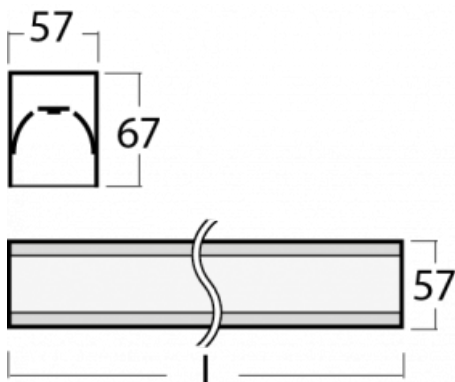

Luminaire

Lina60-S

04S-200I-30GEE/830, B

EPD®

You will appreciate the L-Click system on the Lina60-S luminaire with a direct light distribution, which effectively saves you both time and money. How? The module simply clicks into the profile, so a lot of work is saved during assembly. This solution also prevents the direct touch of the LED technology and lengthens its operating life. The Lina60-S lighting system can be assembled creating endless lines and a big variety of shapes. In addition to great power output, the luminaire also has a great price. It will find its use in commercial, social and public spaces.

Technical drawing

Type of installation	Recessed, Surface, Wall mounted, Suspended, 3 circuit track
Light distribution	Direct
Luminaire shape	Linear
Colour of the luminaires	Black
Material	Aluminium
Lifetime	L90/B50 50 000 hours
Warranty	5 years
Description of luminaires	Luminaire recessed/surface/wall mounted/suspended/3 circuit track
Dimensions	1683 mm × 57 mm × 67 mm
Weight	4 kg
Light source	LED MODUL
Type of optical system	Microprisma
Luminous flux*	1350 lm
Colour Temperature	3000 K warm white
Luminous efficacy	115 lm/W
MacAdam Light source	2
Colour rendering index	80
UGR max. X=4H Y=8H, ρ=70,50,20	18.2

04-21303, B
pendant profile for track
luminaires; l = 1122mm

04-21307, B
pendant profile for track
luminaires; l = 2242mm