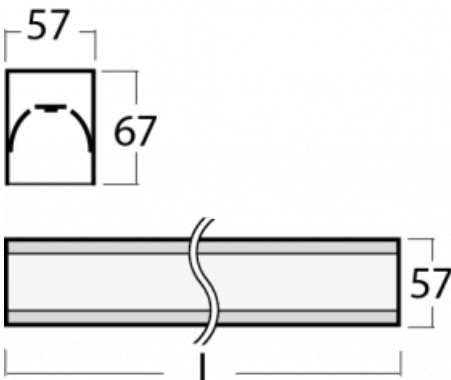

Luminaire

Lina60-S

04S-200I-30GED/830, S

EPD®

You will appreciate the L-Click system on the Lina60-S luminaire with a direct light distribution, which effectively saves you both time and money. How? The module simply clicks into the profile, so a lot of work is saved during assembly. This solution also prevents the direct touch of the LED technology and lengthens its operating life. The Lina60-S lighting system can be assembled creating endless lines and a big variety of shapes. In addition to great power output, the luminaire also has a great price. It will find its use in commercial, social and public spaces.

Technical drawing

Type of installation	Recessed, Surface, Wall mounted, Suspended, 3 circuit track
Light distribution	Direct
Luminaire shape	Linear
Colour of the luminaires	Silver
Material	Aluminium
Lifetime	L90/B50 50 000 hours
Warranty	5 years
Description of luminaires	Luminaire recessed/surface/wall mounted/suspended/3 circuit track
Dimensions	1683 mm × 57 mm × 67 mm
Light source	LED MODUL
Type of optical system	Microprisma
Luminous flux*	1350 lm
Colour Temperature	3000 K warm white
Luminous efficacy	115 lm/W
MacAdam Light source	2
Colour rendering index	80
UGR max. X=4H Y=8H, ρ=70,50,20	18.2

Curve

Luminaire power input* 11.7 W

Connection of the luminaires DALI

Electrical voltage 220-240V

Frequency 50/60Hz

⊕ CE IP 40

* $\pm 10\%$

Downloads

00-00356, K
cable 5x0,75 4000mm

00-00357, K
cable 5x0,75 6000mm

00-00363, K
cable 5x1,5 2000mm

00-00364, K
cable 5x1,5 4000mm

00-00365, K
cable 5x1,5 6000mm

00-00366, K
cable 7x0,75 2000mm

00-00367, K
cable 7x0,75 4000mm