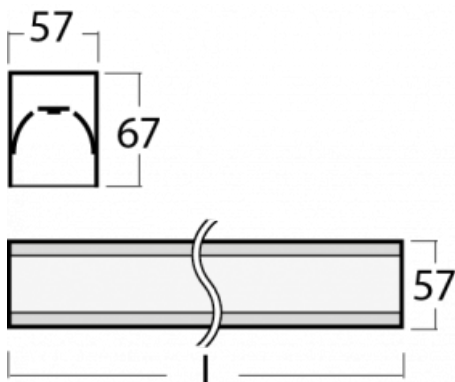

Luminaire

Lina60-S

04S-200I-30GED/830, S

EPD®

You will appreciate the L-Click system on the Lina60-S luminaire with a direct light distribution, which effectively saves you both time and money. How? The module simply clicks into the profile, so a lot of work is saved during assembly. This solution also prevents the direct touch of the LED technology and lengthens its operating life. The Lina60-S lighting system can be assembled creating endless lines and a big variety of shapes. In addition to great power output, the luminaire also has a great price. It will find its use in commercial, social and public spaces.

Technical drawing

Type of installation	Recessed, Surface, Wall mounted, Suspended, 3 circuit track
Light distribution	Direct
Luminaire shape	Linear
Colour of the luminaires	Silver
Material	Aluminium
Lifetime	L90/B50 50 000 hours
Warranty	5 years
Description of luminaires	Luminaire recessed/surface/wall mounted/suspended/3 circuit track
Dimensions (l × w × h mm)	1683 mm × 57 mm × 67 mm
Light source	LED MODUL
DIR optical system	Microprisma
Luminous flux*	1350 lm
Colour Temperature	3000 K warm white
Luminous efficacy	115 lm/W
MacAdam Light source	2
Colour rendering index	80
UGR max. X=4H Y=8H, ρ=70,50,20	18.2

Curve

Luminaire power input* 11.7 W

Connection of the luminaires DALI

Electrical voltage 220-240V

Frequency 50/60Hz

⊕ CE IP 40

*±10 %

Downloads

00-00356, K
cable 5x0,75 4000mm,
transparent

00-00357, K
cable 5x0,75 6000mm,
transparent

00-00363, K
cable 5x1,5 2000mm

00-00364, K
cable 5x1,5 4000mm

00-00365, K
cable 5x1,5 6000mm

00-00366, K
cable 7x0,75 2000mm