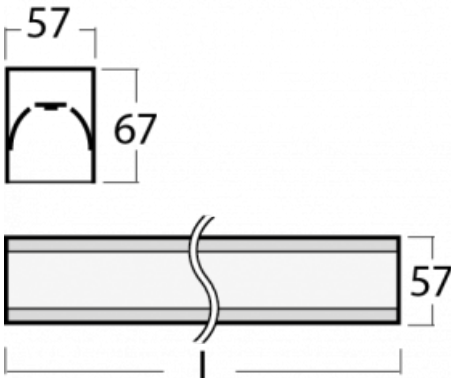

# Lina60-S

04S-200I-25GGTD/840, B

Type of installation	Recessed, Surface, Wall mounted, Suspended, 3 circuit track
Light distribution	Direct
Luminaire shape	Linear
Colour of the luminaires	Black
Material	Aluminium
Lifetime	L90/B50 50 000 hours
Warranty	5 years
Description of luminaires	Luminaire recessed/surface/wall mounted/suspended/3 circuit track
Dimensions (l × w × h mm)	1403 mm × 57 mm × 67 mm
Light source	LED MODUL
DIR optical system	Microprisma
Luminous flux*	3410 lm
Colour Temperature	4000 K cool white
Luminous efficacy	110 lm/W
MacAdam Light source	2
Colour rendering index	80
UGR max. X=4H Y=8H, ρ=70,50,20	22.1

You will appreciate the L-Click system on the Lina60-S luminaire with a direct light distribution, which effectively saves you both time and money. How? The module simply clicks into the profile, so a lot of work is saved during assembly. This solution also prevents the direct touch of the LED technology and lengthens its operating life. The Lina60-S lighting system can be assembled creating endless lines and a big variety of shapes. In addition to great power output, the luminaire also has a great price. It will find its use in commercial, social and public spaces.

## Technical drawing