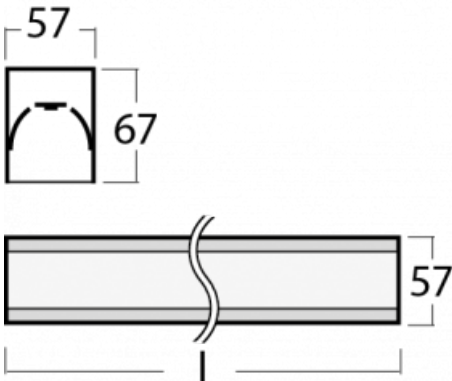

# Lina60-S

04S-200I-25GGM3/840, S

You will appreciate the L-Click system on the Lina60-S luminaire with a direct light distribution, which effectively saves you both time and money. How? The module simply clicks into the profile, so a lot of work is saved during assembly. This solution also prevents the direct touch of the LED technology and lengthens its operating life. The Lina60-S lighting system can be assembled creating endless lines and a big variety of shapes. In addition to great power output, the luminaire also has a great price. It will find its use in commercial, social and public spaces.

## Technical drawing

Type of installation	Recessed, Surface, Wall mounted, Suspended, 3 circuit track
Light distribution	Direct
Luminaire shape	Linear
Colour of the luminaires	Silver
Material	Aluminium
Lifetime	L90/B50 50 000 hours
Warranty	2 years
Description of luminaires	Luminaire recessed/surface/wall mounted/suspended/3 circuit track
Dimensions (l × w × h mm)	1403 mm × 57 mm × 67 mm
Light source	LED MODUL
DIR optical system	Microprisma
Luminous flux*	3410 lm
Colour Temperature	4000 K cool white
Luminous efficacy	110 lm/W
MacAdam Light source	2
Colour rendering index	80
UGR max. X=4H Y=8H, ρ=70,50,20	22.1

**04-20900, F**  
bracket for installation  
of suspended type of  
profile as recessed  
trimless

**04-21303, S**  
pendant profile for track  
luminaires; l = 1122mm

**04-21307, S**  
pendant profile for track  
luminaires; l = 2242mm