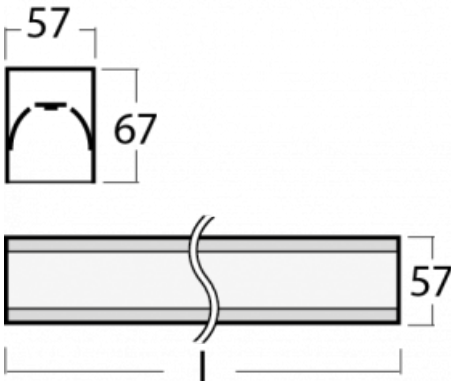

Luminaire

Lina60-S

04S-200I-25GGM3/830, S

EPD®

You will appreciate the L-Click system on the Lina60-S luminaire with a direct light distribution, which effectively saves you both time and money. How? The module simply clicks into the profile, so a lot of work is saved during assembly. This solution also prevents the direct touch of the LED technology and lengthens its operating life. The Lina60-S lighting system can be assembled creating endless lines and a big variety of shapes. In addition to great power output, the luminaire also has a great price. It will find its use in commercial, social and public spaces.

Technical drawing

Type of installation	Recessed, Surface, Wall mounted, Suspended, 3 circuit track
Light distribution	Direct
Luminaire shape	Linear
Colour of the luminaires	Silver
Material	Aluminium
Lifetime	L90/B50 50 000 hours
Warranty	5 years
Description of luminaires	Luminaire recessed/surface/wall mounted/suspended/3 circuit track
Dimensions	1403 mm × 57 mm × 67 mm
Light source	LED MODUL
Type of optical system	Microprisma
Luminous flux*	3240 lm
Colour Temperature	3000 K warm white
Luminous efficacy	105 lm/W
MacAdam Light source	2
Colour rendering index	80
UGR max. X=4H Y=8H, ρ=70,50,20	21.9

00-20700, S
2 pcs of wall fastening
Lipo/Lina

04-00200, N
straight connector

04-01200, F
Accessory for gear-tray
release

04-20101, S
2xend cap - metal, 5-
conductor terminal box,
grommet

04-20103, S
2xend cap - plastic, 5-
conductor terminal box,
grommet

04-20900, F
bracket for installation
of suspended type of
profile as recessed
trimless

04-21303, S
pendant profile for track
luminaires; l = 1122mm

04-21307, S
pendant profile for track
luminaires; l = 2242mm