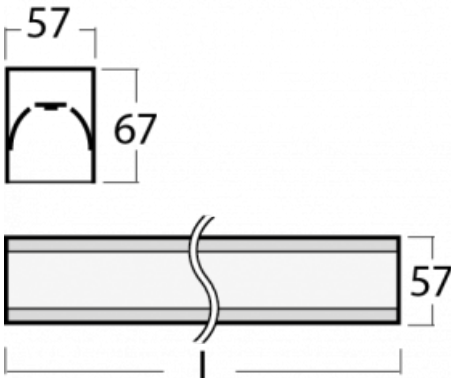

# Lina60-S

04S-200I-25GGM3/830, S

Type of installation	Recessed, Surface, Wall mounted, Suspended, 3 circuit track
Light distribution	Direct
Luminaire shape	Linear
Colour of the luminaires	Silver
Material	Aluminium
Lifetime	L90/B50 50 000 hours
Warranty	2 years
Description of luminaires	Luminaire recessed/surface/wall mounted/suspended/3 circuit track
Dimensions (l × w × h mm)	1403 mm × 57 mm × 67 mm
Light source	LED MODUL
DIR optical system	Microprisma
Luminous flux*	3240 lm
Colour Temperature	3000 K warm white
Luminous efficacy	105 lm/W
MacAdam Light source	2
Colour rendering index	80
UGR max. X=4H Y=8H, ρ=70,50,20	21.9

You will appreciate the L-Click system on the Lina60-S luminaire with a direct light distribution, which effectively saves you both time and money. How? The module simply clicks into the profile, so a lot of work is saved during assembly. This solution also prevents the direct touch of the LED technology and lengthens its operating life. The Lina60-S lighting system can be assembled creating endless lines and a big variety of shapes. In addition to great power output, the luminaire also has a great price. It will find its use in commercial, social and public spaces.

## Technical drawing

**04-20900, F**  
bracket for installation  
of suspended type of  
profile as recessed  
trimless

**04-21303, S**  
pendant profile for track  
luminaires; l = 1122mm

**04-21307, S**  
pendant profile for track  
luminaires; l = 2242mm