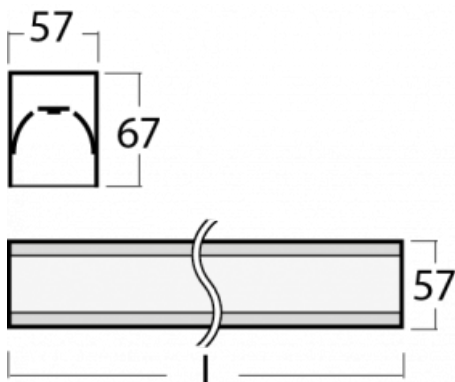

Luminaire

Lina60-S

04S-200I-25GGM/830, W

EPD®

You will appreciate the L-Click system on the Lina60-S luminaire with a direct light distribution, which effectively saves you both time and money. How? The module simply clicks into the profile, so a lot of work is saved during assembly. This solution also prevents the direct touch of the LED technology and lengthens its operating life. The Lina60-S lighting system can be assembled creating endless lines and a big variety of shapes. In addition to great power output, the luminaire also has a great price. It will find its use in commercial, social and public spaces.

Technical drawing

Type of installation	Recessed, Surface, Wall mounted, Suspended, 3 circuit track
Light distribution	Direct
Luminaire shape	Linear
Colour of the luminaires	White
Material	Aluminium
Lifetime	L90/B50 50 000 hours
Warranty	2 years
Description of luminaires	Luminaire recessed/surface/wall mounted/suspended/3 circuit track
Dimensions (l × w × h mm)	1403 mm × 57 mm × 67 mm
Light source	LED MODUL
DIR optical system	Microprisma
Luminous flux*	3240 lm
Colour Temperature	3000 K warm white
Luminous efficacy	105 lm/W
MacAdam Light source	2
Colour rendering index	80
UGR max. X=4H Y=8H, ρ=70,50,20	21.9

04-21303, W
pendant profile for track
luminaires; l = 1122mm

04-21307, W
pendant profile for track
luminaires; l = 2242mm