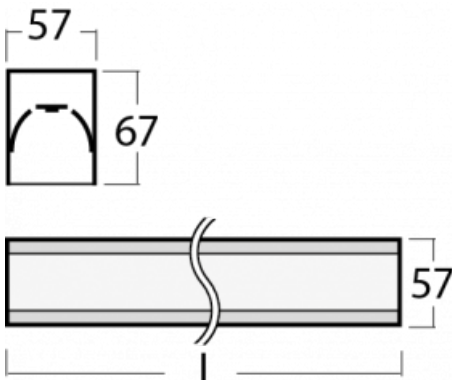

Technical drawing