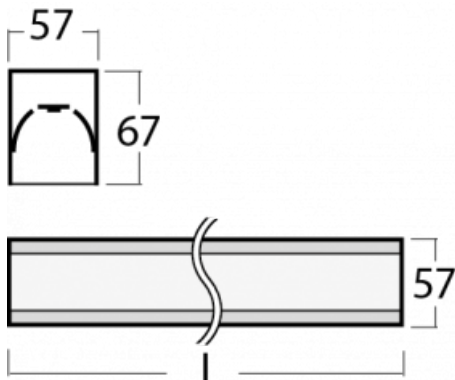

Luminaire

Lina60-S

04S-200I-25GGD/840, W

You will appreciate the L-Click system on the Lina60-S luminaire with a direct light distribution, which effectively saves you both time and money. How? The module simply clicks into the profile, so a lot of work is saved during assembly. This solution also prevents the direct touch of the LED technology and lengthens its operating life. The Lina60-S lighting system can be assembled creating endless lines and a big variety of shapes. In addition to great power output, the luminaire also has a great price. It will find its use in commercial, social and public spaces.

Technical drawing

Type of installation	Recessed, Surface, Wall mounted, Suspended, 3 circuit track
Light distribution	Direct
Luminaire shape	Linear
Colour of the luminaires	White
Material	Aluminium
Lifetime	L90/B50 50 000 hours
Warranty	5 years
Description of luminaires	Luminaire recessed/surface/wall mounted/suspended/3 circuit track
Dimensions (l × w × h mm)	1403 mm × 57 mm × 67 mm
Weight	3.6 kg
Light source	LED MODUL
DIR optical system	Microprisma
Luminous flux*	3410 lm
Colour Temperature	4000 K cool white
Luminous efficacy	110 lm/W
MacAdam Light source	2
Colour rendering index	80
UGR max. X=4H Y=8H, ρ=70,50,20	22.1

Installation instructions

Photos

Accessories

00-00300, N
wire suspension
2000mm

00-00301, N
wire suspension
4000mm

00-00302, N
wire suspension
6000mm

00-00354, W
cable 5x0,75 1000mm,
white

00-00355, W
cable 5x0,75 2000mm,
white

00-00356, W
cable 5x0,75 4000mm,
white

00-00357, W
cable 5x0,75 6000mm,
white

00-00363, K
cable 5x1,5 2000mm

00-00364, K
cable 5x1,5 4000mm

00-00365, K
cable 5x1,5 6000mm

00-00366, K
cable 7x0,75 2000mm

00-00367, K
cable 7x0,75 4000mm