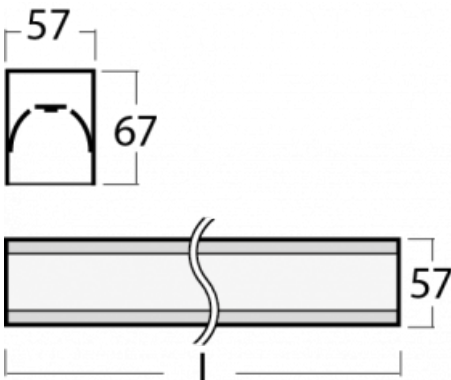

Luminaire

Lina60-S

04S-200I-25GETD/830, W

EPD®

You will appreciate the L-Click system on the Lina60-S luminaire with a direct light distribution, which effectively saves you both time and money. How? The module simply clicks into the profile, so a lot of work is saved during assembly. This solution also prevents the direct touch of the LED technology and lengthens its operating life. The Lina60-S lighting system can be assembled creating endless lines and a big variety of shapes. In addition to great power output, the luminaire also has a great price. It will find its use in commercial, social and public spaces.

Technical drawing

Type of installation	Recessed, Surface, Wall mounted, Suspended, 3 circuit track
----------------------	---

Light distribution	Direct
--------------------	--------

Luminaire shape	Linear
-----------------	--------

Description of luminaires	Luminaire recessed/surface/wall mounted/suspended/3 circuit track
---------------------------	---

Dimensions	1403 mm × 57 mm × 67 mm
------------	-------------------------

Weight	3.6 kg
--------	--------