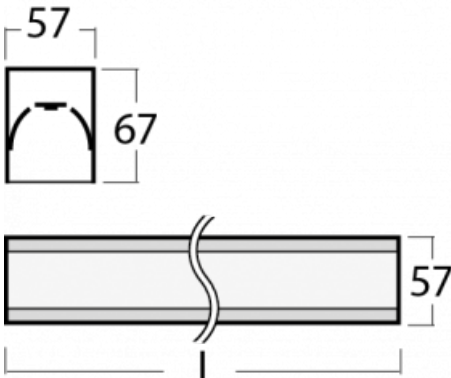

Luminaire

Lina60-S

04S-200I-25GEM3/840, W

EPD®

You will appreciate the L-Click system on the Lina60-S luminaire with a direct light distribution, which effectively saves you both time and money. How? The module simply clicks into the profile, so a lot of work is saved during assembly. This solution also prevents the direct touch of the LED technology and lengthens its operating life. The Lina60-S lighting system can be assembled creating endless lines and a big variety of shapes. In addition to great power output, the luminaire also has a great price. It will find its use in commercial, social and public spaces.

Technical drawing

Type of installation	Recessed, Surface, Wall mounted, Suspended, 3 circuit track
Light distribution	Direct
Luminaire shape	Linear
Colour of the luminaires	White
Material	Aluminium
Lifetime	L90/B50 50 000 hours
Warranty	2 years
Description of luminaires	Luminaire recessed/surface/wall mounted/suspended/3 circuit track
Dimensions (l × w × h mm)	1403 mm × 57 mm × 67 mm
Light source	LED MODUL
DIR optical system	Microprisma
Luminous flux*	1180 lm
Colour Temperature	4000 K cool white
Luminous efficacy	120 lm/W
MacAdam Light source	2
Colour rendering index	80
UGR max. X=4H Y=8H, ρ=70,50,20	18,4

04-21303, W
pendant profile for track
luminaires; l = 1122mm

04-21307, W
pendant profile for track
luminaires; l = 2242mm