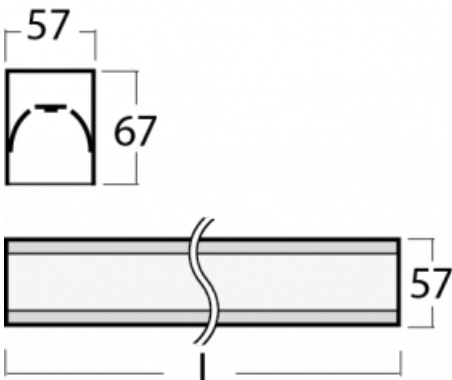

# Lina60-S

04S-200I-25GEM/830, B

EPD®

You will appreciate the L-Click system on the Lina60-S luminaire with a direct light distribution, which effectively saves you both time and money. How? The module simply clicks into the profile, so a lot of work is saved during assembly. This solution also prevents the direct touch of the LED technology and lengthens its operating life. The Lina60-S lighting system can be assembled creating endless lines and a big variety of shapes. In addition to great power output, the luminaire also has a great price. It will find its use in commercial, social and public spaces.

## Technical drawing

Type of installation	Recessed, Surface, Wall mounted, Suspended, 3 circuit track
Light distribution	Direct
Luminaire shape	Linear
Colour of the luminaires	Black
Material	Aluminium
Lifetime	L90/B50 50 000 hours
Warranty	5 years
Description of luminaires	Luminaire recessed/surface/wall mounted/suspended/3 circuit track
Dimensions	1403 mm × 57 mm × 67 mm
Light source	LED MODUL
Type of optical system	Microprisma
Luminous flux*	1130 lm
Colour Temperature	3000 K warm white
Luminous efficacy	115 lm/W
MacAdam Light source	2
Colour rendering index	80
UGR max. X=4H Y=8H, ρ=70,50,20	18.2

**04-21303, B**  
pendant profile for track  
luminaires; l = 1122mm

**04-21307, B**  
pendant profile for track  
luminaires; l = 2242mm