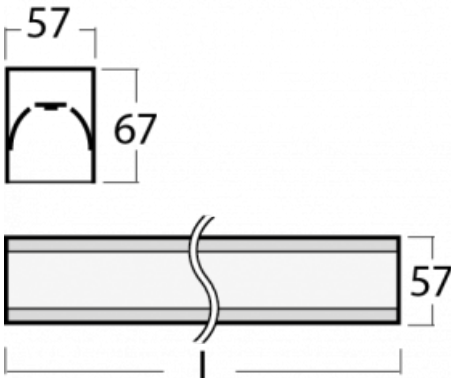

Luminaire

Lina60-S

04S-200I-25GEE/840, B

Type of installation	Recessed, Surface, Wall mounted, Suspended, 3 circuit track
Light distribution	Direct
Luminaire shape	Linear
Colour of the luminaires	Black
Material	Aluminium
Lifetime	L90/B50 50 000 hours
Warranty	5 years
Description of luminaires	Luminaire recessed/surface/wall mounted/suspended/3 circuit track
Dimensions (l × w × h mm)	1403 mm × 57 mm × 67 mm
Weight	3.6 kg
Light source	LED MODUL
DIR optical system	Microprisma
Luminous flux*	1180 lm
Colour Temperature	4000 K cool white
Luminous efficacy	120 lm/W
MacAdam Light source	2
Colour rendering index	80
UGR max. X=4H Y=8H, ρ=70,50,20	18,4

You will appreciate the L-Click system on the Lina60-S luminaire with a direct light distribution, which effectively saves you both time and money. How? The module simply clicks into the profile, so a lot of work is saved during assembly. This solution also prevents the direct touch of the LED technology and lengthens its operating life. The Lina60-S lighting system can be assembled creating endless lines and a big variety of shapes. In addition to great power output, the luminaire also has a great price. It will find its use in commercial, social and public spaces.

Technical drawing

Curve

Luminaire power input* 9.8 W

Connection of the luminaires ON/OFF

Electrical voltage 220-240V

Frequency 50/60Hz

⊕ CE IP 40

*±10 %

04-21303, B
pendant profile for track
luminaires; l = 1122mm

04-21307, B
pendant profile for track
luminaires; l = 2242mm