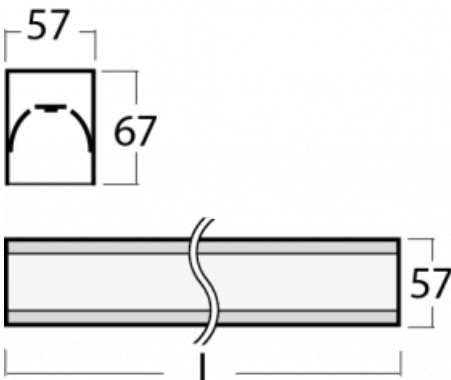

Luminaire

Lina60-S

04S-200I-25GEE/830, S

EPD®

You will appreciate the L-Click system on the Lina60-S luminaire with a direct light distribution, which effectively saves you both time and money. How? The module simply clicks into the profile, so a lot of work is saved during assembly. This solution also prevents the direct touch of the LED technology and lengthens its operating life. The Lina60-S lighting system can be assembled creating endless lines and a big variety of shapes. In addition to great power output, the luminaire also has a great price. It will find its use in commercial, social and public spaces.

Technical drawing

Type of installation	Recessed, Surface, Wall mounted, Suspended, 3 circuit track
Light distribution	Direct
Luminaire shape	Linear
Colour of the luminaires	Silver
Material	Aluminium
Lifetime	L90/B50 50 000 hours
Warranty	5 years
Description of luminaires	Luminaire recessed/surface/wall mounted/suspended/3 circuit track
Dimensions	1403 mm × 57 mm × 67 mm
Weight	3.6 kg
Light source	LED MODUL
Type of optical system	Microprisma
Luminous flux*	1130 lm
Colour Temperature	3000 K warm white
Luminous efficacy	115 lm/W
MacAdam Light source	2
Colour rendering index	80
UGR max. X=4H Y=8H, ρ=70,50,20	18.2

04-21303, S
pendant profile for track
luminaires; l = 1122mm

04-21307, S
pendant profile for track
luminaires; l = 2242mm