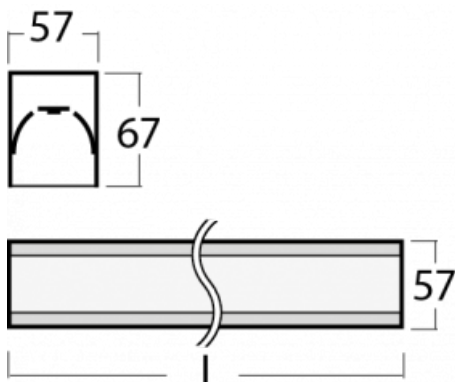

# Lina60-S

04S-200I-25GED/830, S

EPD®

You will appreciate the L-Click system on the Lina60-S luminaire with a direct light distribution, which effectively saves you both time and money. How? The module simply clicks into the profile, so a lot of work is saved during assembly. This solution also prevents the direct touch of the LED technology and lengthens its operating life. The Lina60-S lighting system can be assembled creating endless lines and a big variety of shapes. In addition to great power output, the luminaire also has a great price. It will find its use in commercial, social and public spaces.

## Technical drawing

Type of installation	Recessed, Surface, Wall mounted, Suspended, 3 circuit track
Light distribution	Direct
Luminaire shape	Linear
Colour of the luminaires	Silver
Material	Aluminium
Lifetime	L90/B50 50 000 hours
Warranty	5 years
Description of luminaires	Luminaire recessed/surface/wall mounted/suspended/3 circuit track
Dimensions	1403 mm × 57 mm × 67 mm
Weight	3.6 kg
Light source	LED MODUL
Type of optical system	Microprisma
Luminous flux*	1130 lm
Colour Temperature	3000 K warm white
Luminous efficacy	115 lm/W
MacAdam Light source	2
Colour rendering index	80
UGR max. X=4H Y=8H, ρ=70,50,20	18.2