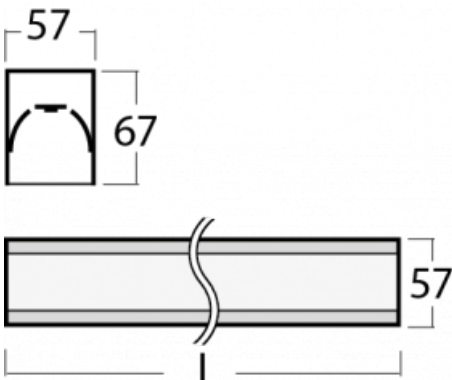

Luminaire

Lina60-S

04S-200I-20GGM3/840, B

Type of installation	Recessed, Surface, Wall mounted, Suspended, 3 circuit track
Light distribution	Direct
Luminaire shape	Linear
Colour of the luminaires	Black
Material	Aluminium
Lifetime	L90/B50 50 000 hours
Warranty	2 years
Description of luminaires	Luminaire recessed/surface/wall mounted/suspended/3 circuit track
Dimensions (l × w × h mm)	1122 mm × 57 mm × 67 mm
Light source	LED MODUL
DIR optical system	Microprisma
Luminous flux*	2720 lm
Colour Temperature	4000 K cool white
Luminous efficacy	110 lm/W
MacAdam Light source	2
Colour rendering index	80
UGR max. X=4H Y=8H, ρ=70,50,20	22.1

You will appreciate the L-Click system on the Lina60-S luminaire with a direct light distribution, which effectively saves you both time and money. How? The module simply clicks into the profile, so a lot of work is saved during assembly. This solution also prevents the direct touch of the LED technology and lengthens its operating life. The Lina60-S lighting system can be assembled creating endless lines and a big variety of shapes. In addition to great power output, the luminaire also has a great price. It will find its use in commercial, social and public spaces.

Technical drawing

Curve

Luminaire power input* 24.8 W

Connection of the luminaires ON/OFF + 3h emergency

Electrical voltage 220-240V

Frequency 50/60Hz

⊕ CE IP 40

*±10 %

04-21303, B
pendant profile for track
luminaires; l = 1122mm

04-21307, B
pendant profile for track
luminaires; l = 2242mm