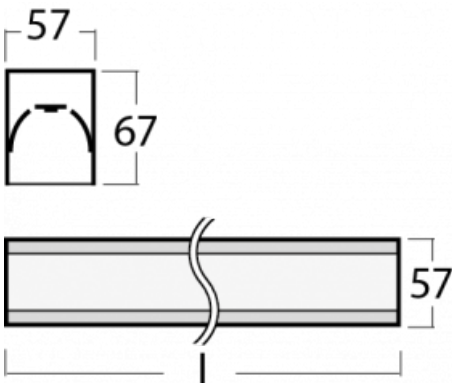

Luminaire

Lina60-S

04S-200I-20GGM/840, B

EPD®

You will appreciate the L-Click system on the Lina60-S luminaire with a direct light distribution, which effectively saves you both time and money. How? The module simply clicks into the profile, so a lot of work is saved during assembly. This solution also prevents the direct touch of the LED technology and lengthens its operating life. The Lina60-S lighting system can be assembled creating endless lines and a big variety of shapes. In addition to great power output, the luminaire also has a great price. It will find its use in commercial, social and public spaces.

Technical drawing

| | |
|-----------------------------------|---|
| Type of installation | Recessed, Surface, Wall mounted, Suspended, 3 circuit track |
| Light distribution | Direct |
| Luminaire shape | Linear |
| Colour of the luminaires | Black |
| Material | Aluminium |
| Lifetime | L90/B50 50 000 hours |
| Warranty | 5 years |
| Description of luminaires | Luminaire recessed/surface/wall mounted/suspended/3 circuit track |
| Dimensions | 1122 mm × 57 mm × 67 mm |
| Light source | LED MODUL |
| Type of optical system | Microprisma |
| Luminous flux* | 2720 lm |
| Colour Temperature | 4000 K cool white |
| Luminous efficacy | 110 lm/W |
| MacAdam Light source | 2 |
| Colour rendering index | 80 |
| UGR max. X=4H Y=8H, ρ=70,50,20 | 22.1 |

04-20900, F
bracket for installation
of suspended type of
profile as recessed
trimless

04-21303, B
pendant profile for track
luminaires; l = 1122mm

04-21307, B
pendant profile for track
luminaires; l = 2242mm